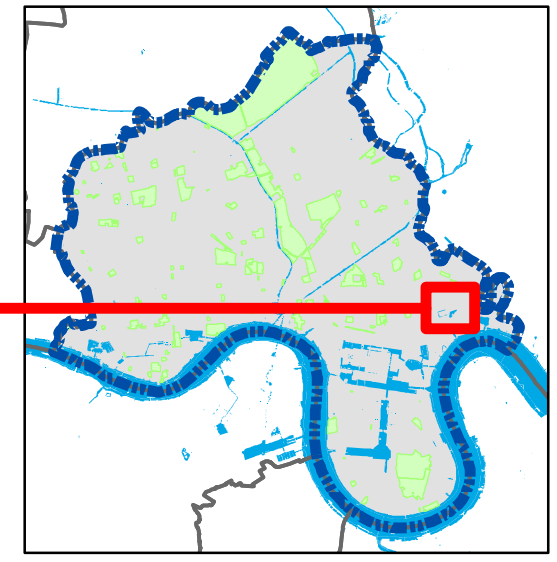

Around Tower Gateway East

Proposed Employment Areas

Local Employment Location

Legend

- Local Employment Location
- Local Industrial Location
- Preferred Office Location
- Strategic Industrial Location
- Borough Boundary

Blackwall

Proposed Employment Areas

Local Employment Location

Legend

- Local Employment Location
- Local Industrial Location
- Preferred Office Location
- Strategic Industrial Location
- Borough Boundary

Cambridge Heath

Proposed Employment Areas

Local Employment Location

Legend

-  Local Employment Location
-  Local Industrial Location
-  Preferred Office Location
-  Strategic Industrial Location
-  Borough Boundary

Whitechapel