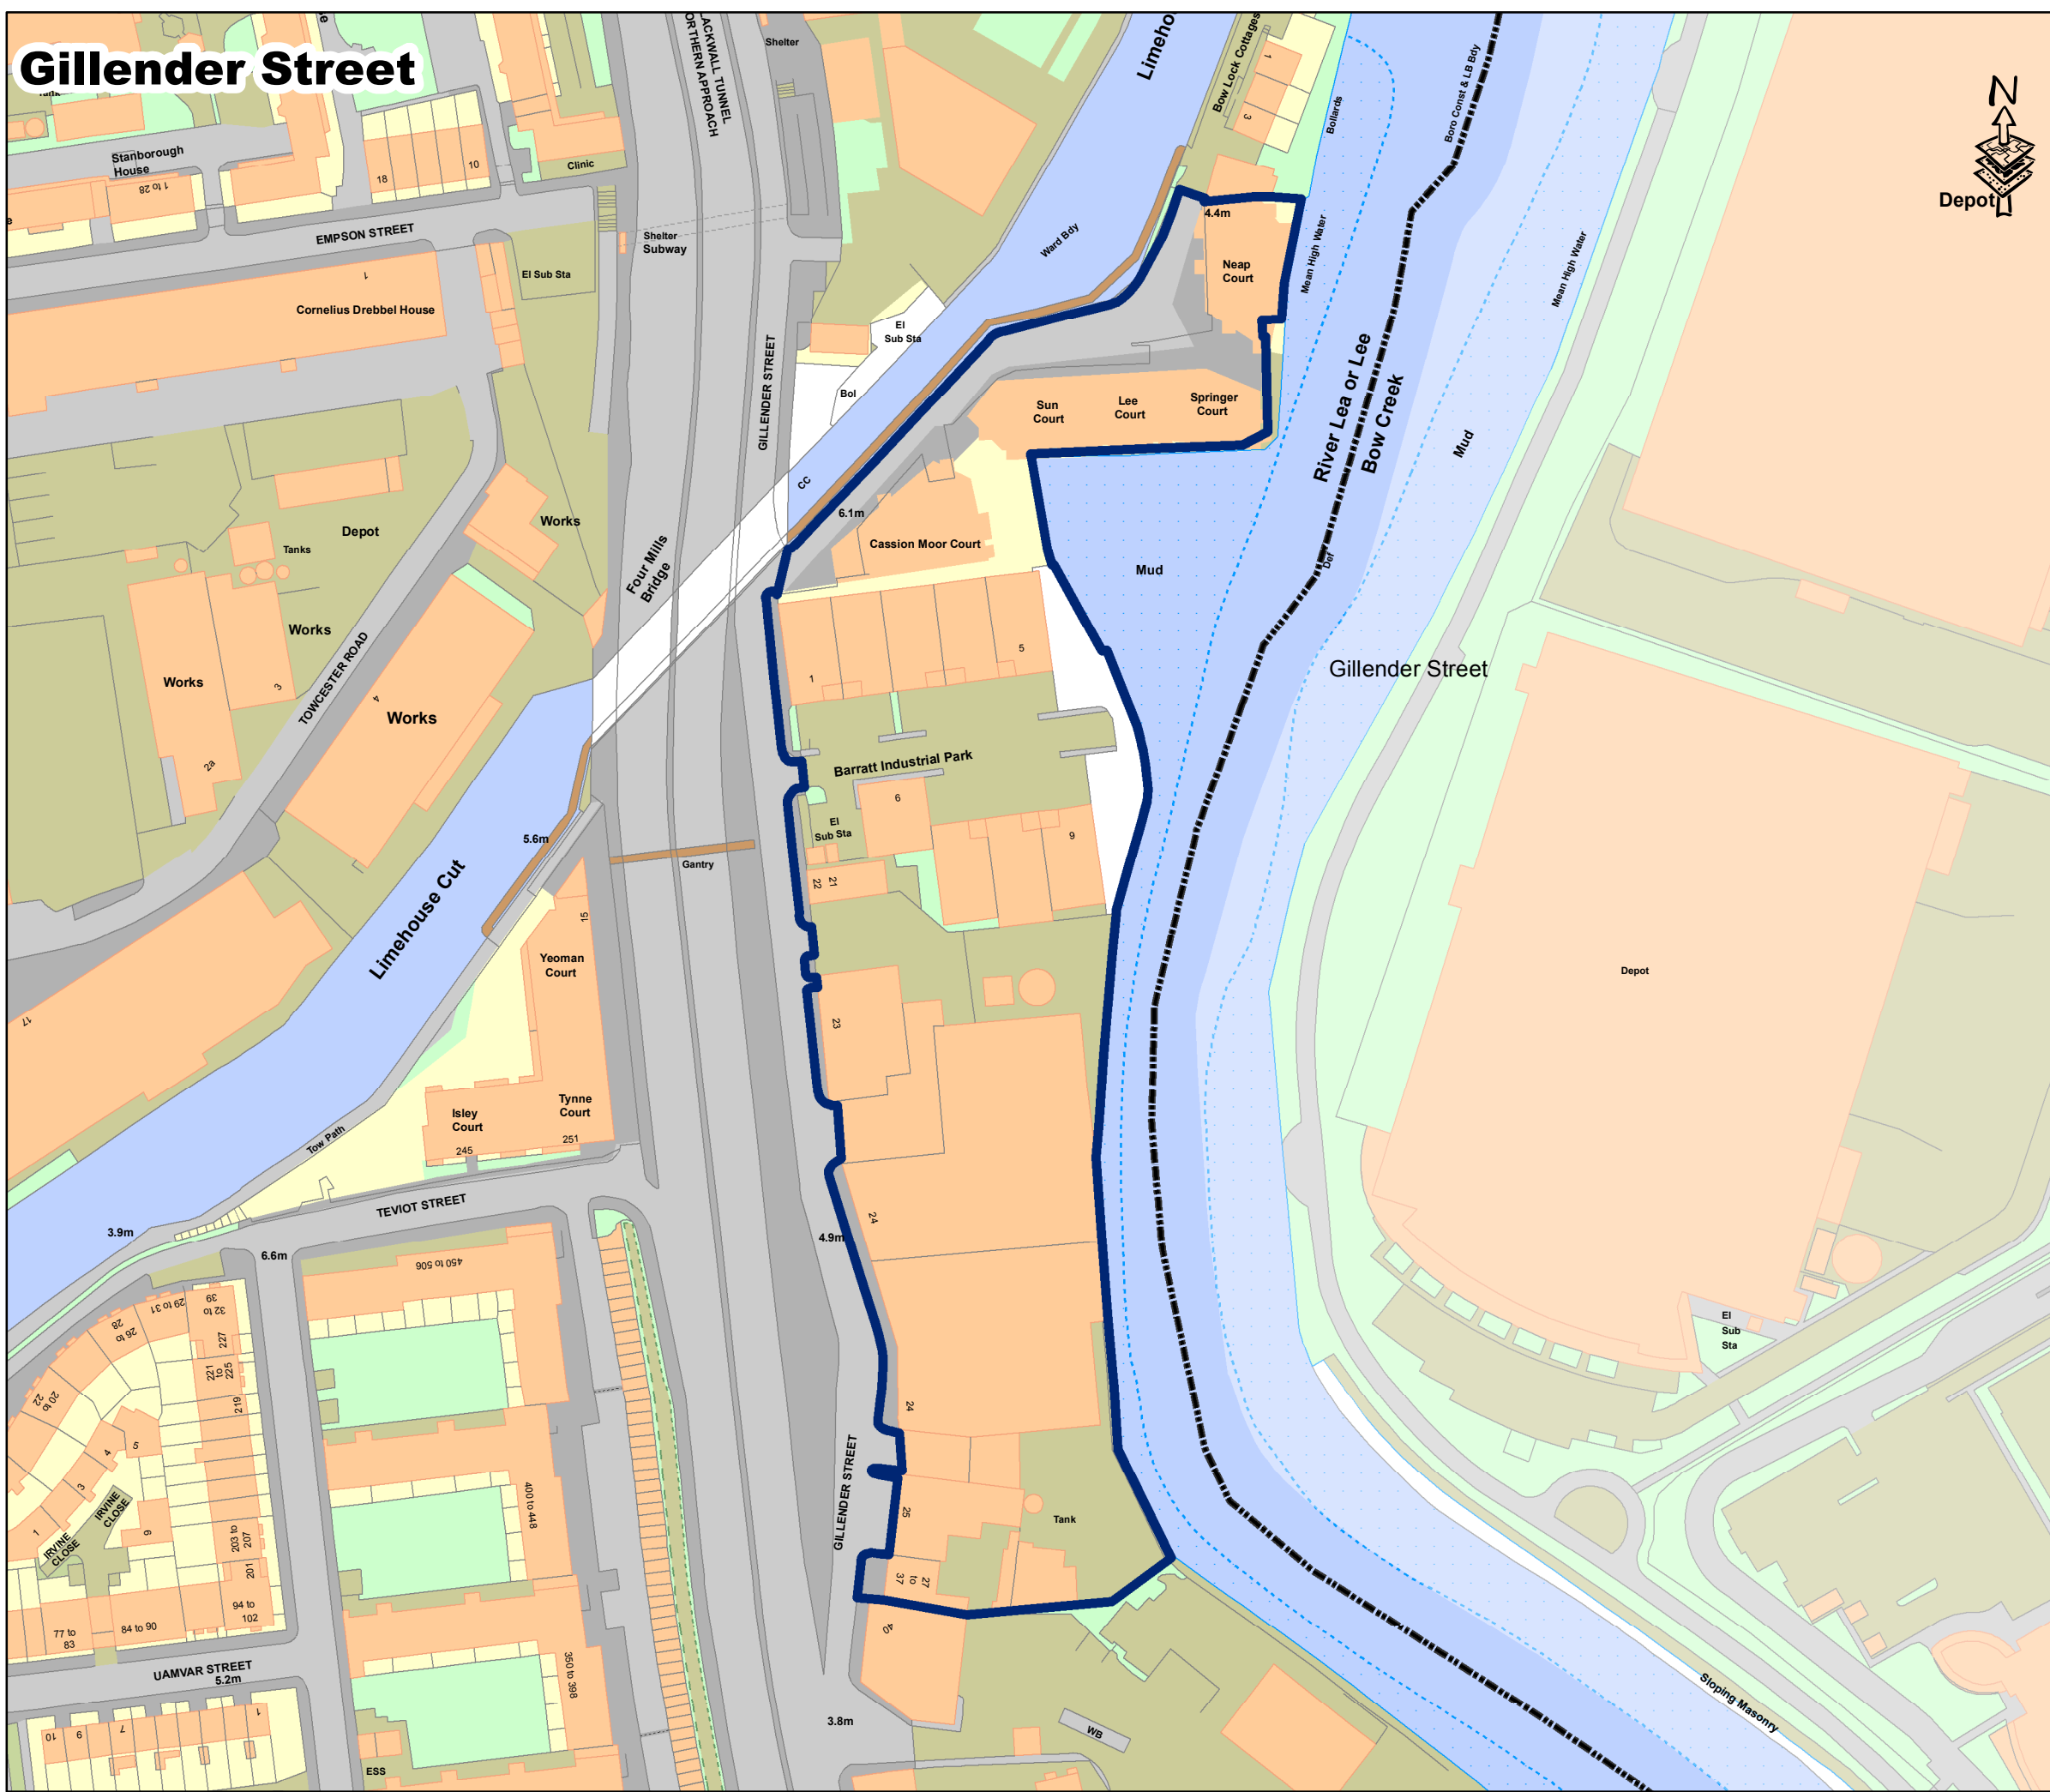

Gillender Street