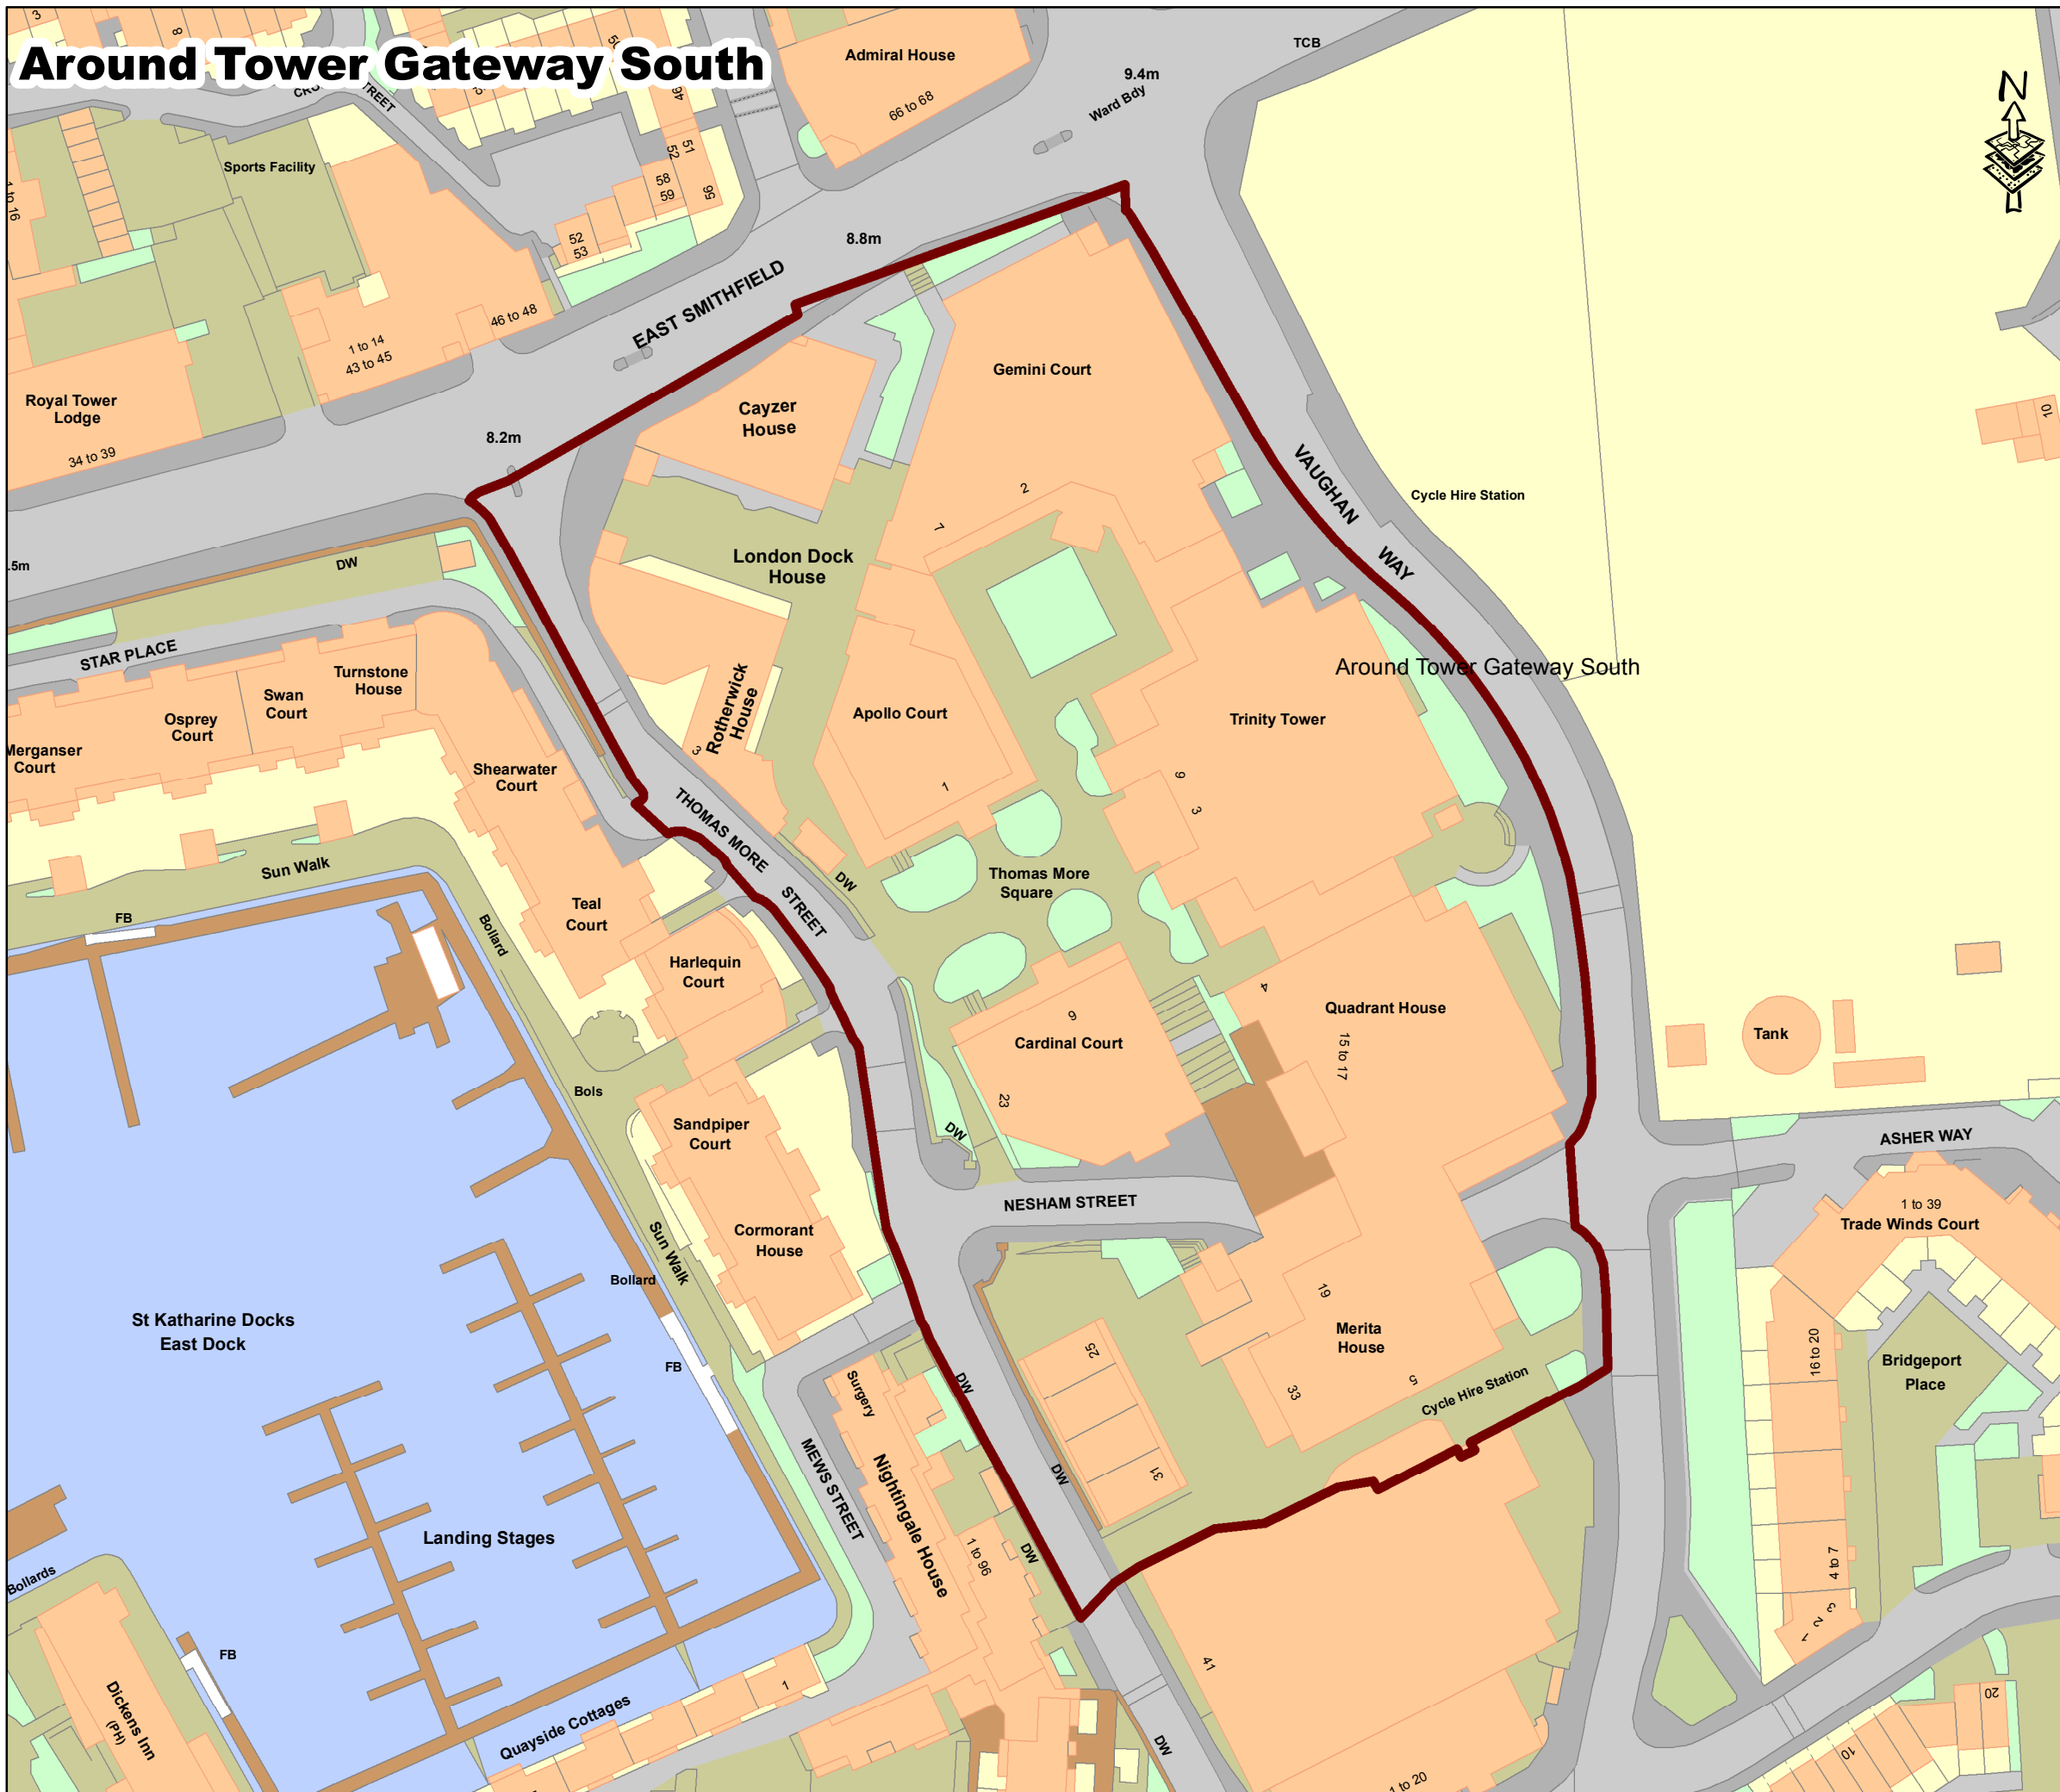

Proposed Employment Areas

Preferred Office Location

Legend

- Local Employment Location
- Local Industrial Location
- Preferred Office Location
- Strategic Industrial Location
- Borough Boundary

TOWER HAMLETS
Development & Renewal GIS

Around Tower Gateway South

Proposed Employment Areas

Preferred Office Location

Legend

- Local Employment Location
- Local Industrial Location
- Preferred Office Location
- Strategic Industrial Location
- Borough Boundary

Around Tower Gateway West

Proposed Employment Areas

Preferred Office Location

Legend

-  Local Employment Location
-  Local Industrial Location
-  Preferred Office Location
-  Strategic Industrial Location
-  Borough Boundary