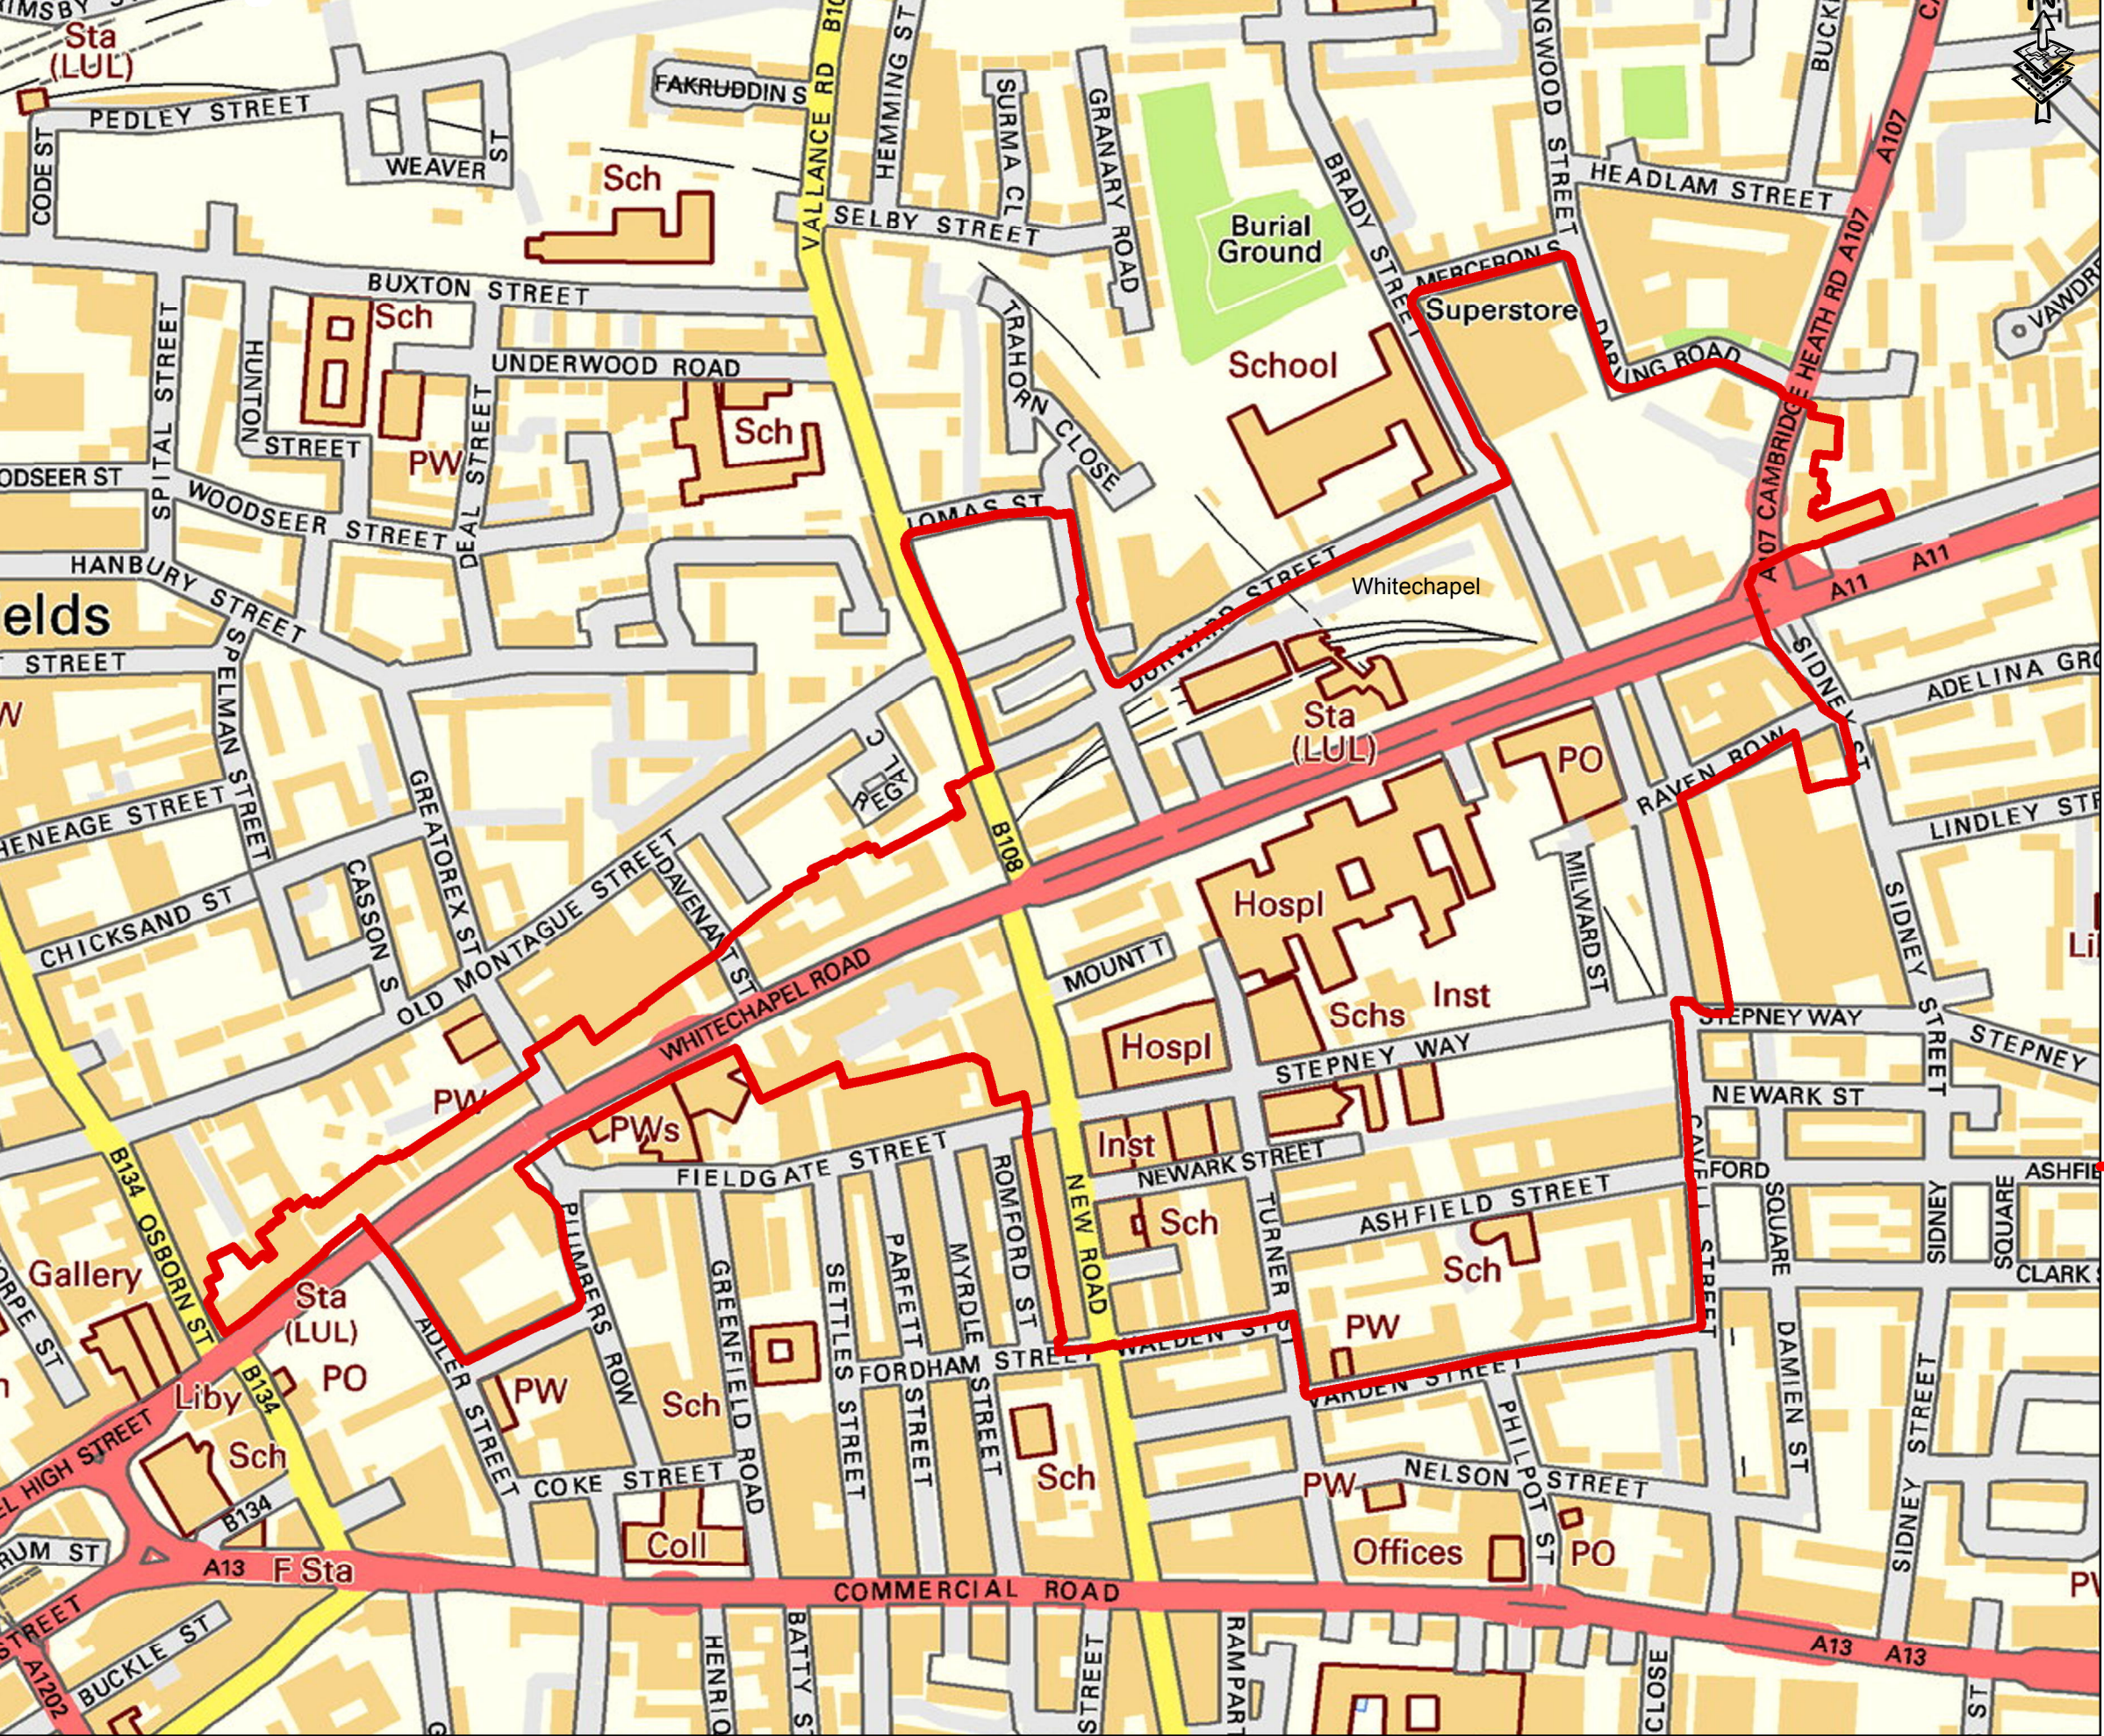

Around Tower Gateway East

Proposed Employment Areas

Local Employment Location

Legend

- Local Employment Location
- Local Industrial Location
- Preferred Office Location
- Strategic Industrial Location
- Borough Boundary

Proposed Employment Areas

Local Employment Location

Legend

-  Local Employment Location
-  Local Industrial Location
-  Preferred Office Location
-  Strategic Industrial Location
-  Borough Boundary

Whitechapel

Proposed Employment Areas

Local Industrial Location

Legend

-  Local Employment Location
-  Local Industrial Location
-  Preferred Office Location
-  Strategic Industrial Location
-  Borough Boundary

0 30 60 120 Metres