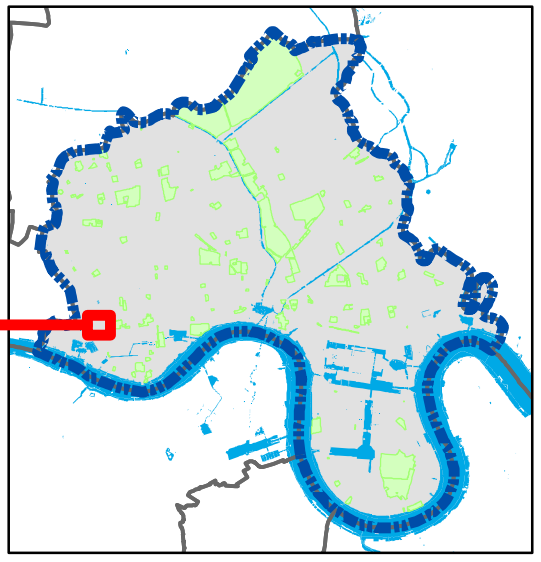

Around Tower Gateway East

Proposed Employment Areas

Local Employment Location

Legend

- Local Employment Location
- Local Industrial Location
- Preferred Office Location
- Strategic Industrial Location
- Borough Boundary

Blackwall

Proposed Employment Areas

Local Employment Location

Legend

- Local Employment Location
- Local Industrial Location
- Preferred Office Location
- Strategic Industrial Location
- Borough Boundary

Cambridge Heath

Proposed Employment Areas

Local Employment Location

Legend

-  Local Employment Location
-  Local Industrial Location
-  Preferred Office Location
-  Strategic Industrial Location
-  Borough Boundary

Whitechapel