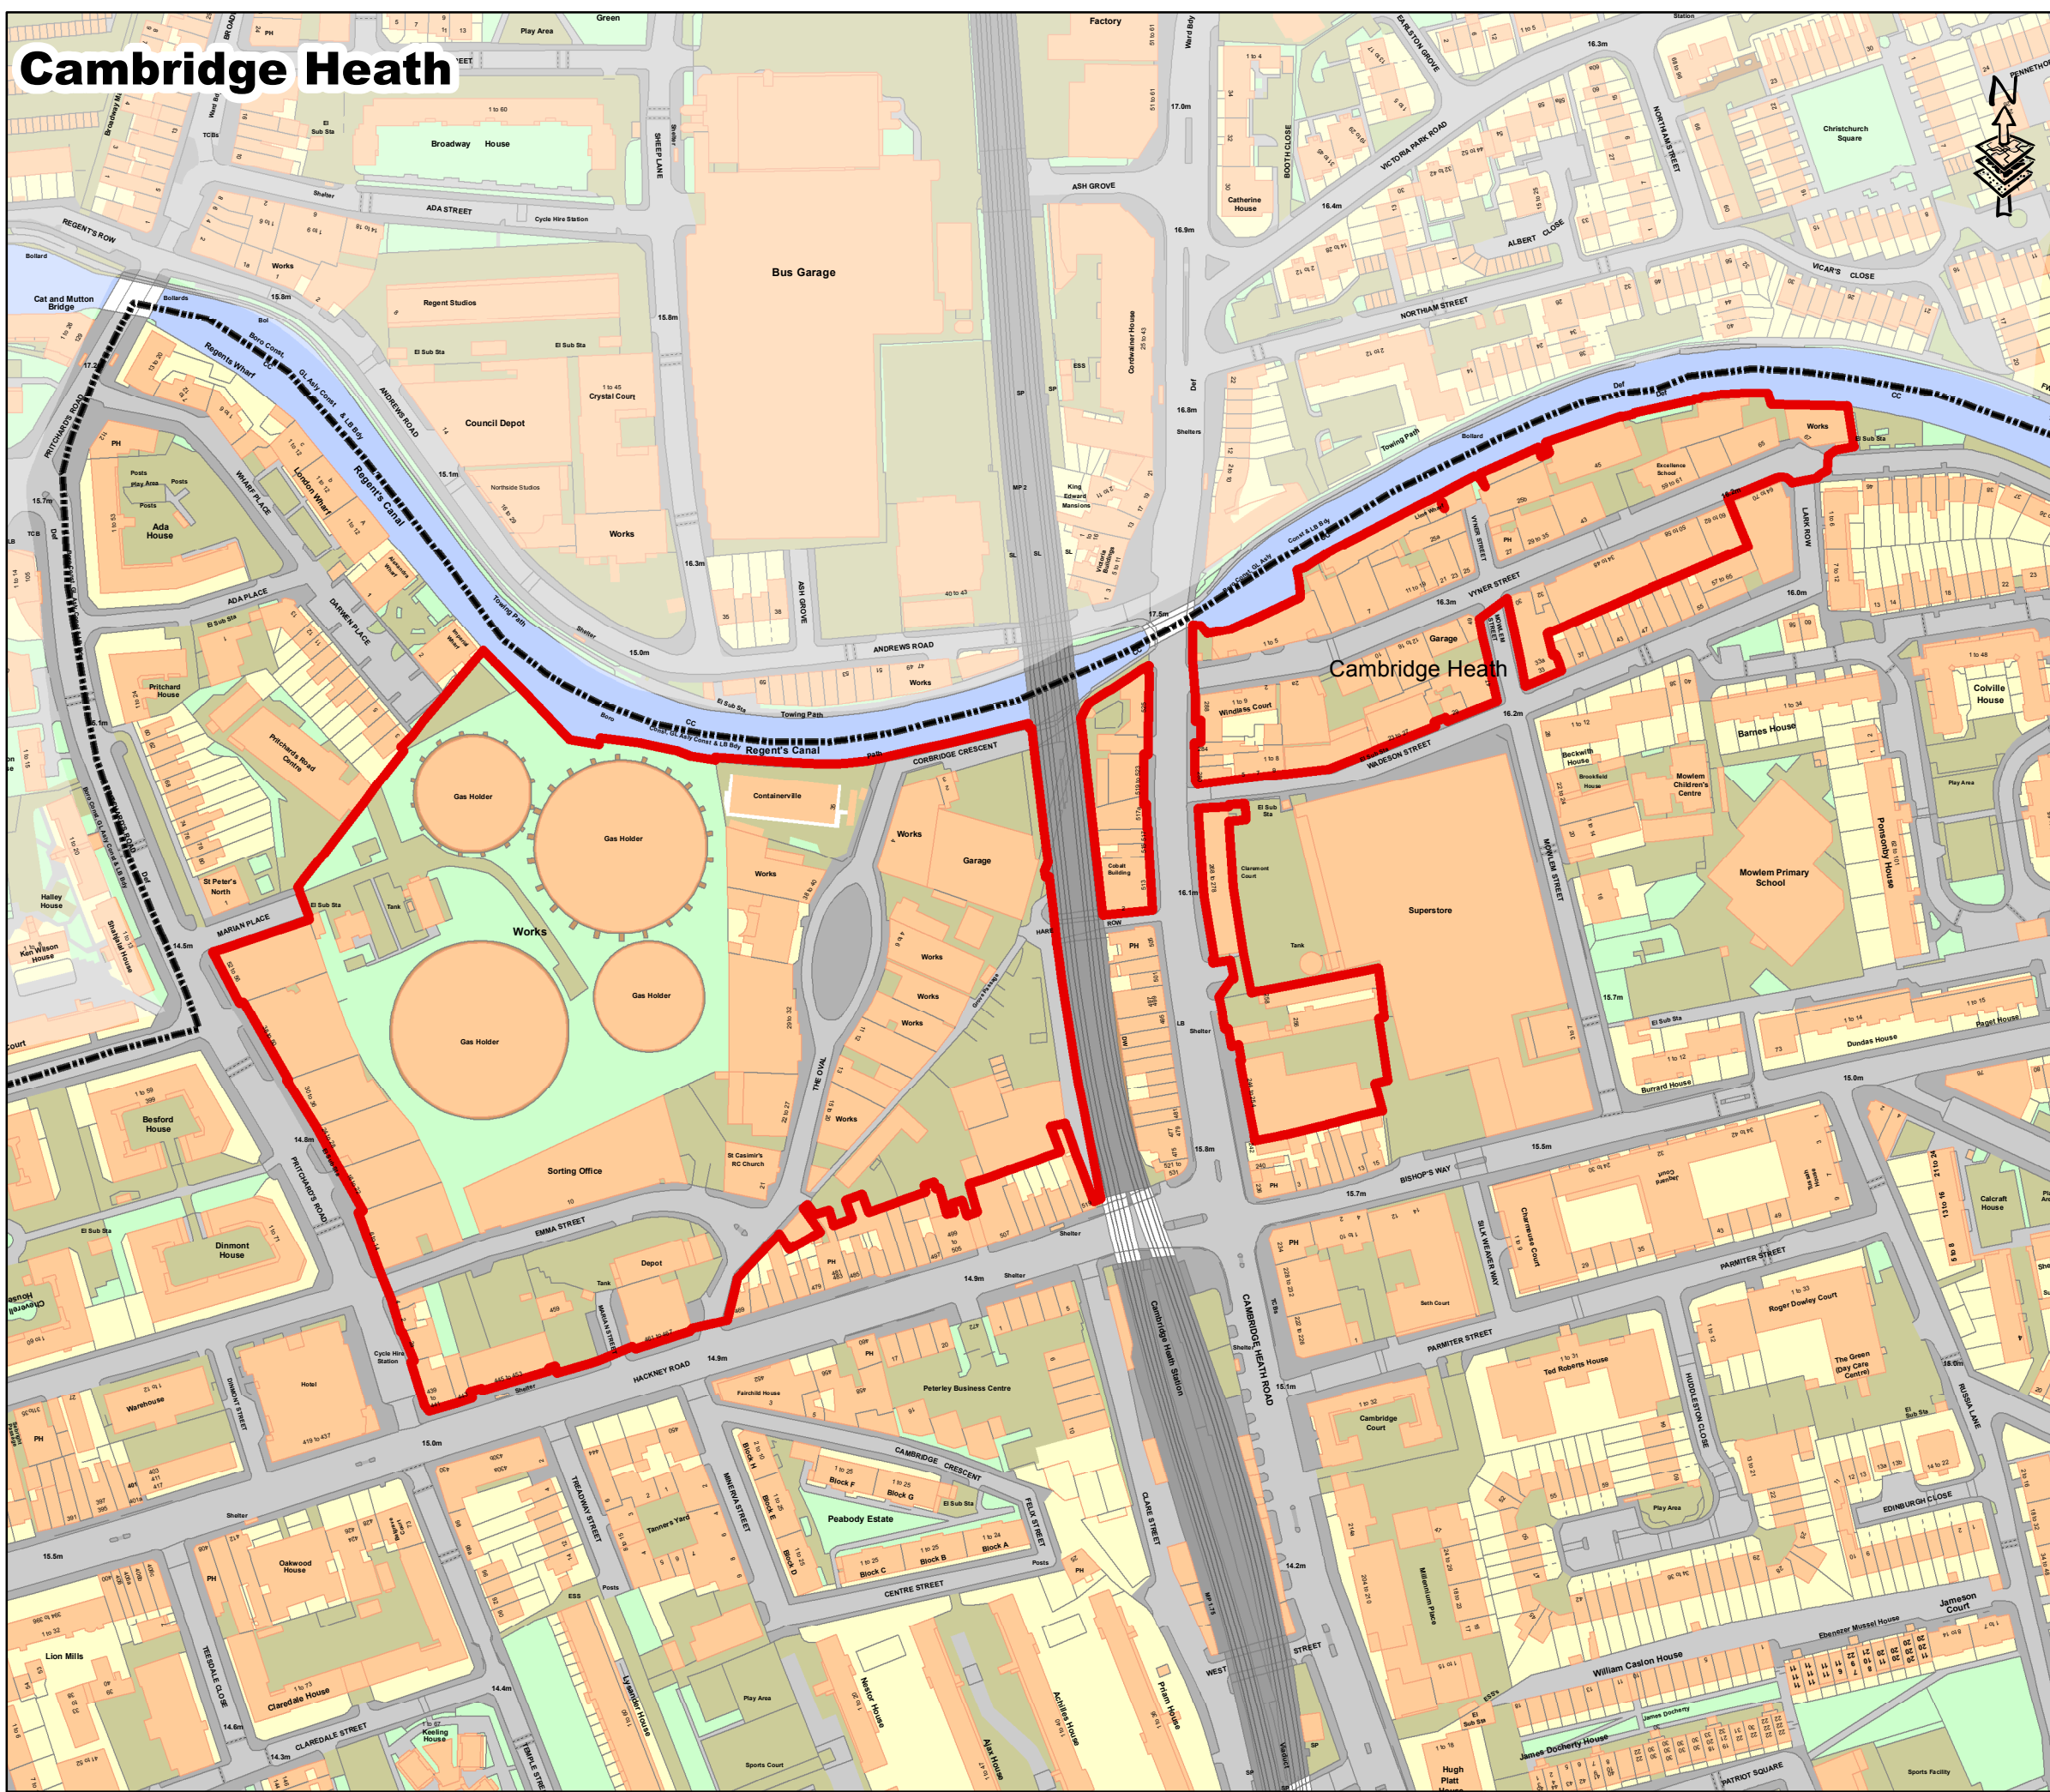

Around Tower Gateway East

Proposed Employment Areas

Local Employment Location

Legend

- Local Employment Location
- Local Industrial Location
- Preferred Office Location
- Strategic Industrial Location
- Borough Boundary

Blackwall

Proposed Employment Areas

Local Employment Location

Legend

- Local Employment Location
- Local Industrial Location
- Preferred Office Location
- Strategic Industrial Location
- Borough Boundary

Cambridge Heath

Proposed Employment Areas

Local Employment Location

Legend

-  Local Employment Location
-  Local Industrial Location
-  Preferred Office Location
-  Strategic Industrial Location
-  Borough Boundary

Whitechapel