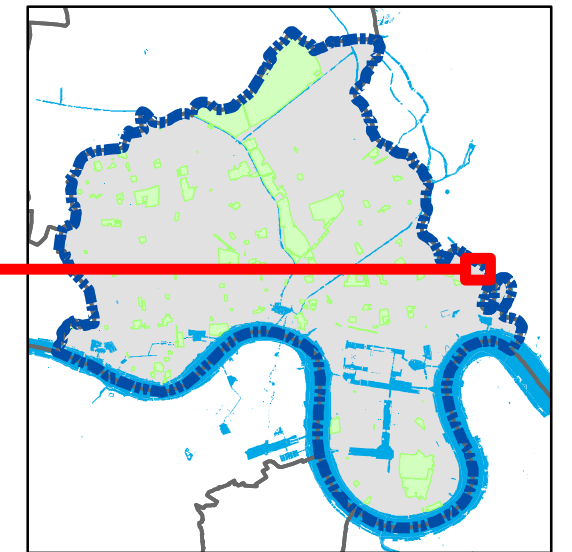

Proposed Employment Areas

Local Employment Location

Legend

-  Local Employment Location
-  Local Industrial Location
-  Preferred Office Location
-  Strategic Industrial Location
-  Borough Boundary

Whitechapel

Proposed Employment Areas

Local Employment Location

Legend

- Local Employment Location
- Local Industrial Location
- Preferred Office Location
- Strategic Industrial Location
- Borough Boundary

Blackwall Trading Estate

Proposed Employment Areas

Local Industrial Location

Legend

-  Local Employment Location
-  Local Industrial Location
-  Preferred Office Location
-  Strategic Industrial Location
-  Borough Boundary

0 30 60 120 Metres